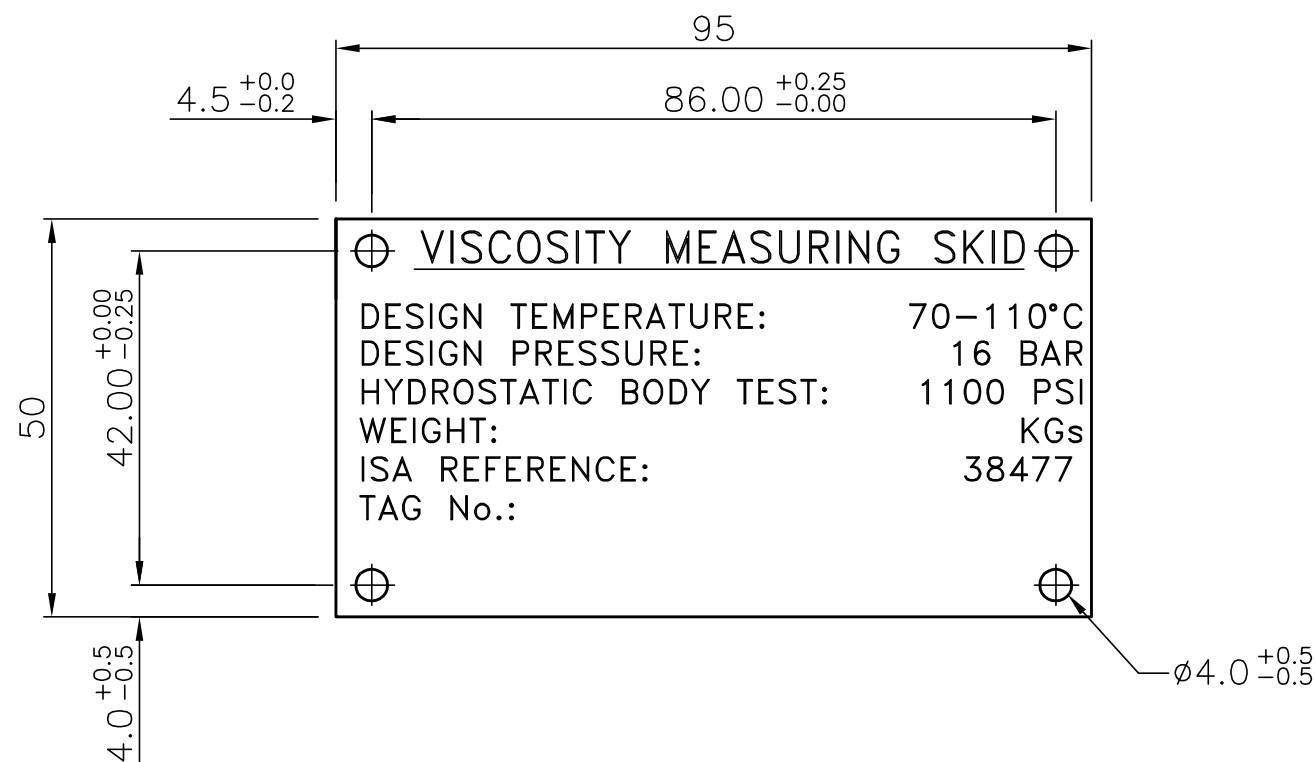

SCALE - 1:1

ALL DIMENSIONS IN mm.

GENERAL NOTES

1. MATERIAL :-
 GRAVOPLY II.
 BLUE BACKGROUND WITH
 YELLOW WRITING.
2. QUANTITY : 1 PAIR

TOLERANCES EXCEPT WHERE OTHERWISE STATED
 ±1mm ON MACHINED ITEMS ±6mm ON FABRICATED ITEMS

ISA Job No.	38477/4
Client	VS PRODUCTS
Client P.O. No.	VS/66/01SOL/ISA

Title		DATA LABEL DETAILS	
Drg No.	S/38477B003	Rev.	0